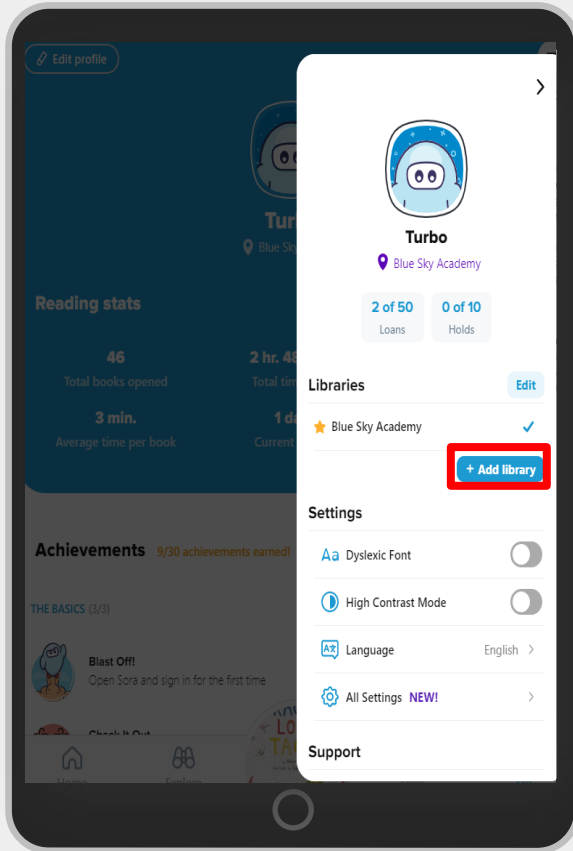

The Power of School & Public Library Partnerships

What is Sora?

WHAT IS SORA?

Sora is the best way for students to access your school's digital collection.

soraapp.com
or download the app

Sora features

1. Single-sign-on
2. Multilingual interface
3. Easy browse and borrow
4. Title assignment capabilities
5. Offline access
6. Student reading data
7. Public library digital collection access

OverDrive automatically enables students in your community to access age-appropriate titles through the Sora app.

See student usage in Marketplace.

1. Contact your technology/library department and get your free Sora account set up.
1. Contact you public librarian and talk to them about connecting.
1. Your overdrive account manager can help getting this set up and the contract signed.